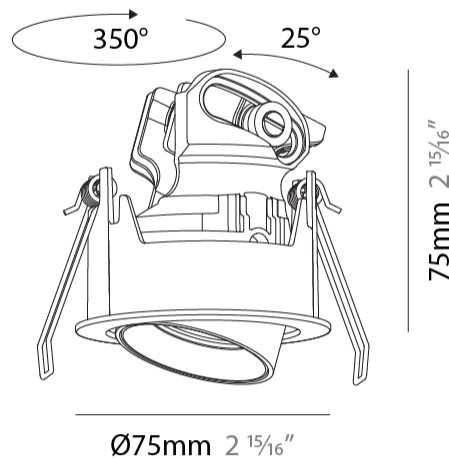

GENERAL

Series: Invader Compact
 Subseries: Invader Compact Adjustable
 Brand: Prolicht
 Division: Architectural
 Mounting Type: Recessed
 Mounting Location: Ceiling
 Subcategory: Downlight

PHYSICAL

Shape: Round
 Diameter (mm): 75
 Diameter (in): 2 15/16
 Height (mm): 75
 Height (in): 2 15/16
 Ceiling Thickness (mm): 1 - 25
 Ceiling Thickness (in): 1/16 - 1
 Min. Recessing Depth (mm): 85
 Min. Recessing Depth (in): 3 3/8
 Light Distribution: Downlight
 Fixture Finish: [SSR / BKV / CWI / CRY / HAB / UFT / ITA / RUA / FTG / MYG / LOD / PUS / FRO / FUP / KIA / POP / BLS / SPG / MEY / GOH / GUM / CHC / COM / ABZ / JAG / OBR / MOS / ROR](#)
 Fixture Material: Aluminum
 Cut-out Measurements: D. 68mm / 2 11/16"
 Upon Request: Unique Sizes Unique Ceiling Thickness

OPTICAL

Reflector°: [22 / 38 / 48](#)
 Adjustability: Rotational 350° / Tilt 25°
 Upon Request: Special Beam Angles

RATINGS AND CERTIFICATIONS

Certified By: Certified for North American Standards
 IP rating: IP40